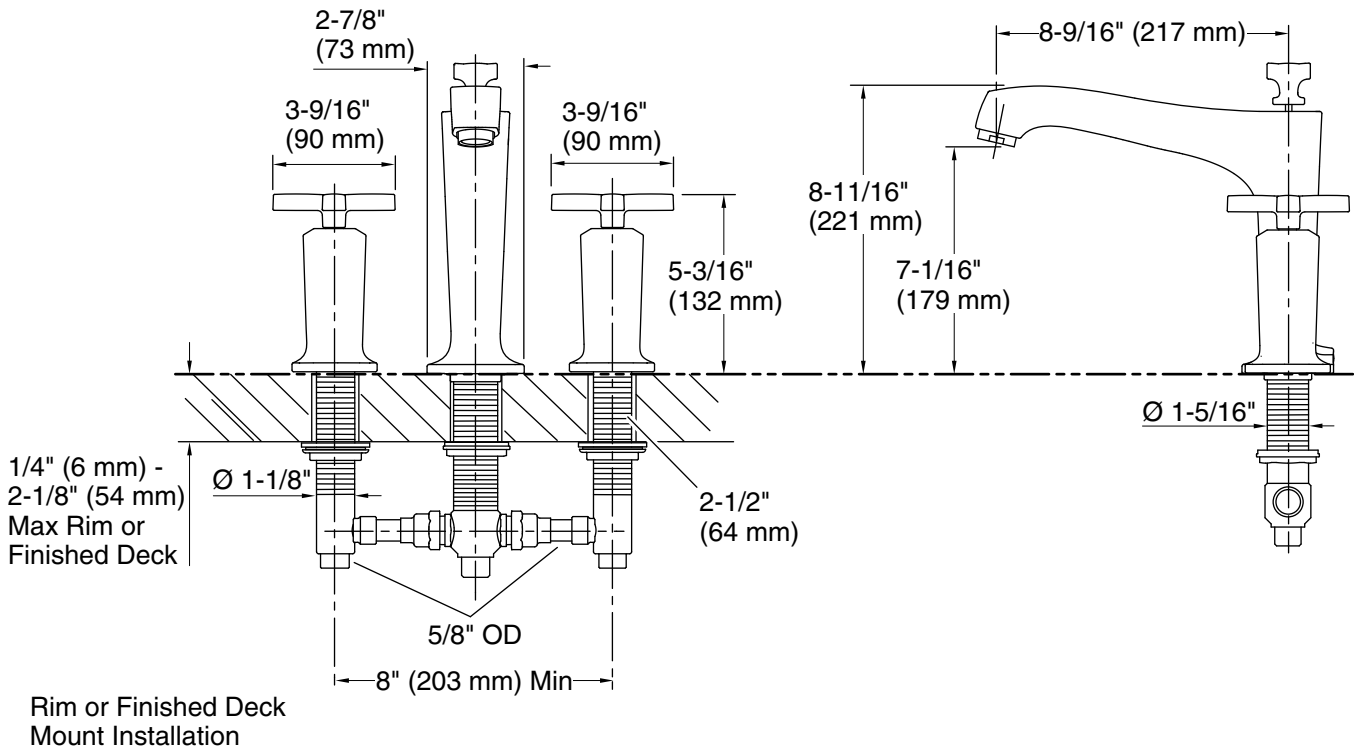

Features

- Two cross handles allow for both volume and temperature control.
- 8-9/16" (217 mm) spout reach with nondiverter spout with slip-fit connection.
- KOHLER ceramic disc valves exceed industry longevity standards for a lifetime of durable performance.
- Coordinates with Margaux faucets, accessories, and showering components to complete your bathroom.

Technical Information

All product dimensions are nominal.

Notes

Install this product according to the installation guide.

ADA compliant when installed to the specific requirements of these regulations.